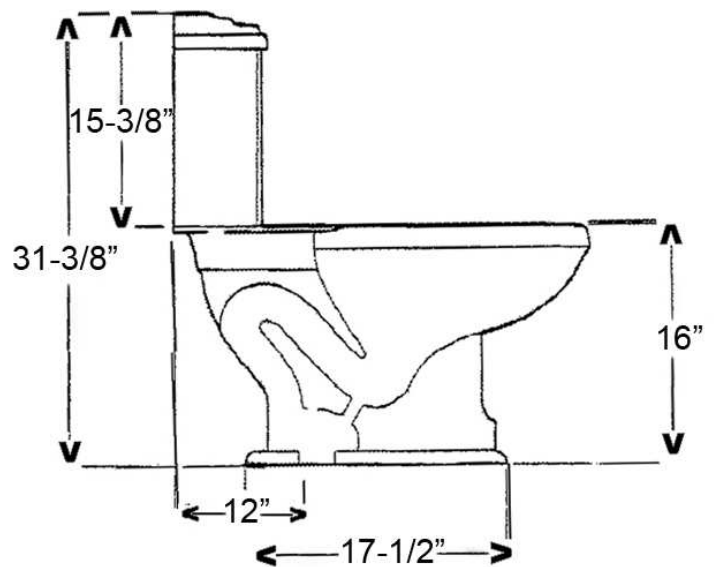

STANFORD ELONGATED FRONT TOILET

Cat. No.
2-420

W: 19 1/8"
D: 28 7/8"
H: 31 3/8"

Seat NOT included

Bowl Height: 16"
Footprint: 10" x 17 1/2"

Features:

- ▶ Made of Vitreous China
- ▶ 3" Wash Down Flush
- ▶ 1.6 GPF
- ▶ Glazed Trapway
- ▶ 12" Rough
- ▶ MaP Test Rating of 1000
- ▶ White Plastic Flush Handle Included
- ▶ Decorative Flush Handle Available in 4 Finishes (5595)
- ▶ Self Closing Seat Available in 3 Colors (SCSEL)

Dimensions of fixture are nominal and may vary within the range of tolerances established by ASME Standard A112.19.2-2008. Dimensions and specifications subject to change without notice.