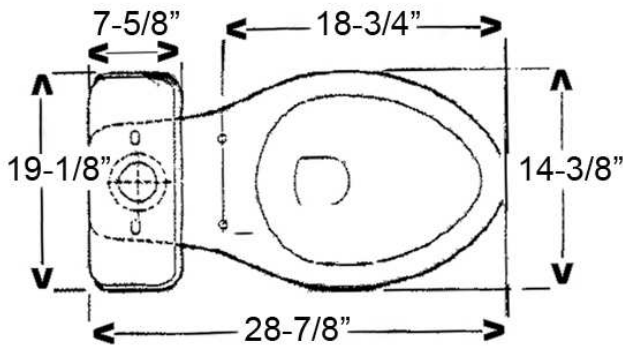

STANFORD ELONGATED FRONT TOILET

Cat. No.
2-420

W: 19 1/8"
D: 28 7/8"
H: 31 3/8"

Seat NOT included

Bowl Height: 16"
Footprint: 10" x 17 1/2"

Features:

- ▶ Made of Vitreous China
- ▶ 3" Wash Down Flush
- ▶ 1.6 GPF
- ▶ Glazed Trapway
- ▶ 12" Rough
- ▶ MaP Test Rating of 1000
- ▶ White Plastic Flush Handle Included
- ▶ Decorative Flush Handle Available in 4 Finishes (5595)
- ▶ Self Closing Seat Available in 3 Colors (SCSEL)

Dimensions of fixture are nominal and may vary within the range of tolerances established by ASME Standard A112.19.2-2008. Dimensions and specifications subject to change without notice.